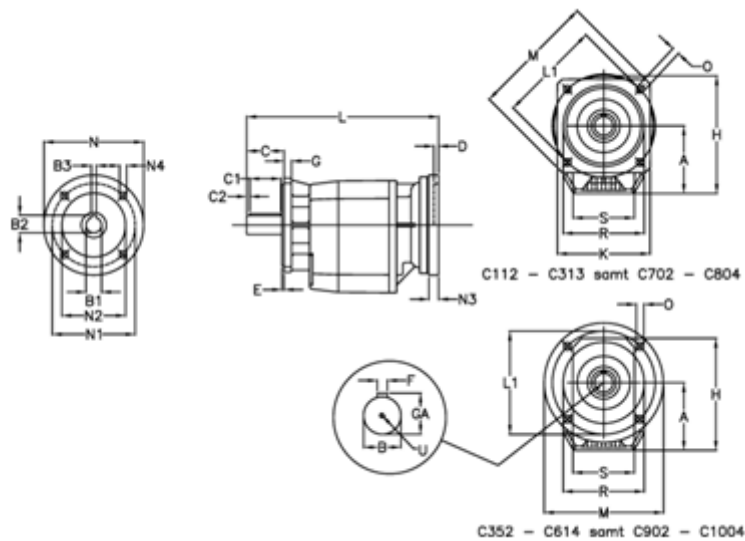

# Data Sheet

Article number: 40600806252440

Description: Helical gearbox  
C803F-62,5-P100B5

## Measures

A = 247.0	D = 4.5	L1 = 350	R = 320
B = 80	E = 5	M = 400	S = 300
B1 = 28	F = 22	N = 250	U = M20x42
B2 = 31.3	G = 20	N1 = 215	
B3 = 8	GA = 85.0	N2 = 180	
C = 140	H = 422.0	N3 = 0	
C1 = 110	K = 350	N4 = M12x16	
C2 = 15	L = 543.0	O = 18.0	